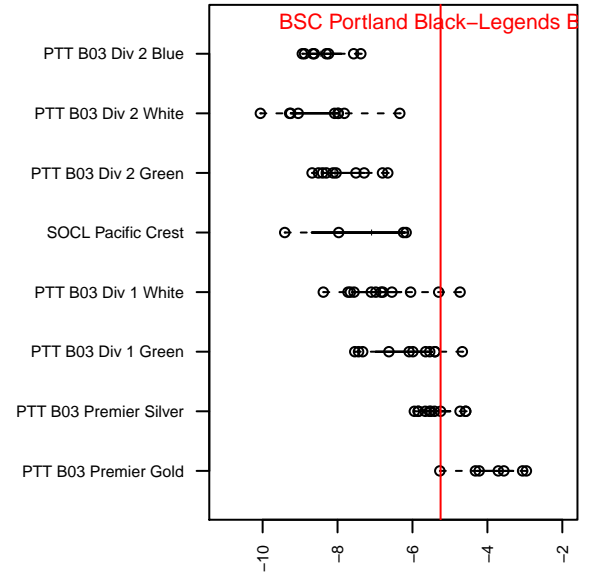

**attack and defense rating
relative to others at age
and all opponents in last 13 months**