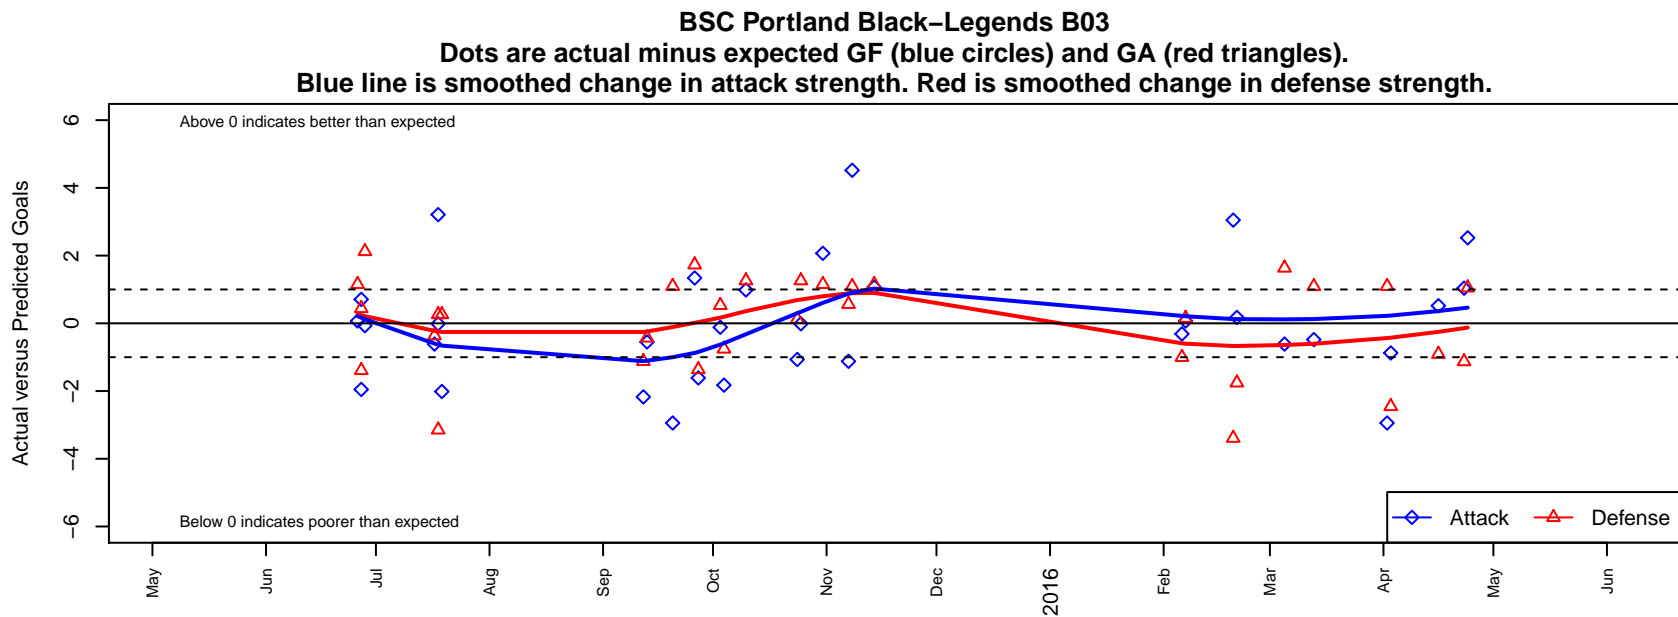

BSC Portland Black–Legends B03

Bridlemile SC Portland
 Portland, OR
 B03 total strength=725
 attack=1.25 defense=0.48
 fall league = PTT B03 Premier Silver
 spr league = Spr OYS B03 Premier White

alt names used:
 BSC Portland Legends
 BSCP Legends [B03]
 BSC Portland 03B Legends
 BSC Portland 03B Legends
 BSC Portland 03B Legends

Venues played:
 2015 Capital Cup BU12 Gold
 2015 Beaverton Cup BU12 Gold
 2015 PTT B03 Premier Silver
 2015 Spr OYS B03 Premier White
 2015 OYS State Cup B03

**attack and defense variance (black dot)
relative to other teams
and top 10 in region**