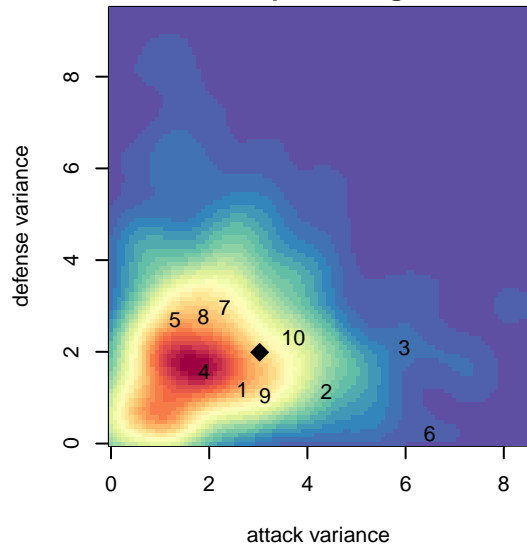

BSC Portland Black–Legends B03

Bridlemile SC Portland
 Portland, OR
 B03 total strength=725
 attack=1.25 defense=0.48
 fall league = PTT B03 Premier Silver
 spr league = Spr OYS B03 Premier White

alt names used:
 BSC Portland Legends
 BSCP Legends [B03]
 BSC Portland 03B Legends
 BSC Portland 03B Legends
 BSC Portland 03B Legends

Venues played:
 2015 Capital Cup BU12 Gold
 2015 Beaverton Cup BU12 Gold
 2015 PTT B03 Premier Silver
 2015 Spr OYS B03 Premier White
 2015 OYS State Cup B03

**attack and defense variance (black dot)
relative to other teams
and top 10 in region**